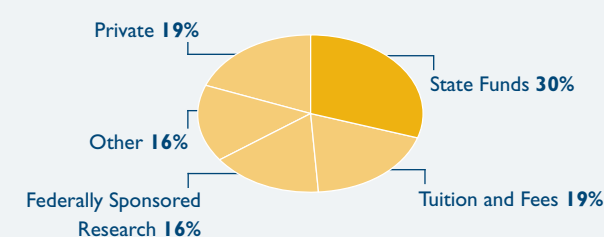

Sources of Funding: 2007–08

图书馆 The C.V. Starr East Asian Library is the first building ever constructed on an American university campus specifically to house East Asian language collections.