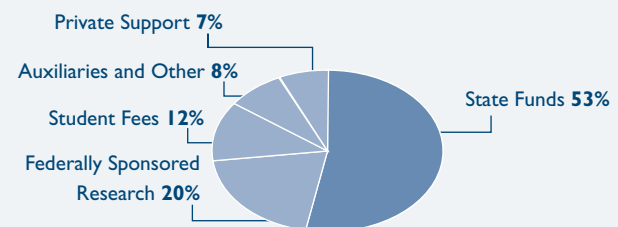

Sources of Funding: 1978–79